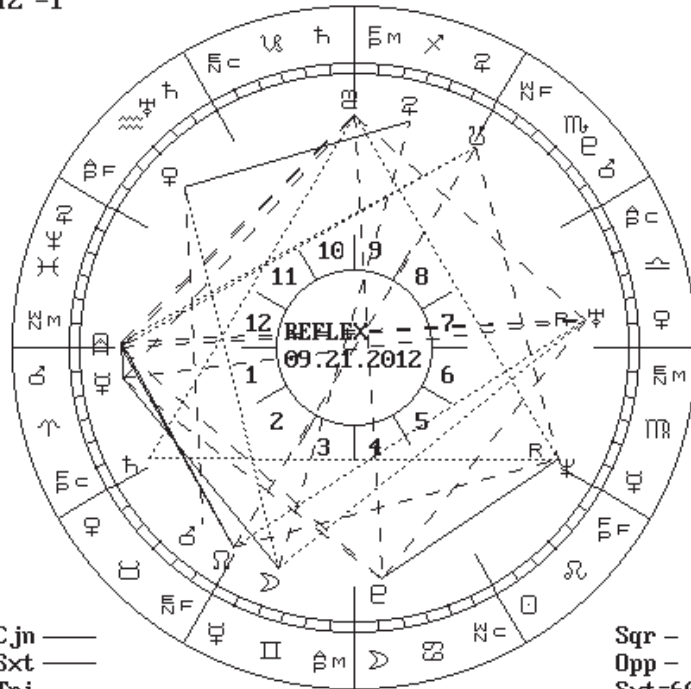

21 SEPTEMBER 2012 REFLEXED
=====

In "reflexed" interpretation, 21 Sept 2012 can be represented thus:

SUN 28PIS52 LA 51.32
MOO 10GEM58 LO .05
MER 07ARI48 TZ -1
VEN 16AQU26
MAR 19TAU04
JUP 16SAG06
SAT 28ARI21
09.21.2012

F - 4
E - 3
A - 3
W - 2

P - 7
N - 5

BT 0 PM
URA 06LIB51
NEP 01VIR01
PLU 06CAN56
ASC 00ARI00
MID 00CAP00
MNN 28TAU58
MSN 28SC058

01A 00ARI00
02S 00TAU00
03C 00GEM00
04A 00CAN00
05S 00LEO00
06C 00VIR00

C - 6
F - 2
M - 4

A - 6
S - 2
C - 4

07A 00LIB00
08S 00SC000
09C 00SAG00
10A 00CAP00
11S 00AQU00
12C 00PIS00

Cjn ———
Sxt ———
Tri ······

Sqr — —
Opp — —
Sxt=60
Tri=120

(mm.dd.yyyy)

Note: There is almost a complete Key of Atlantis represented through reflexed energy.

--()--