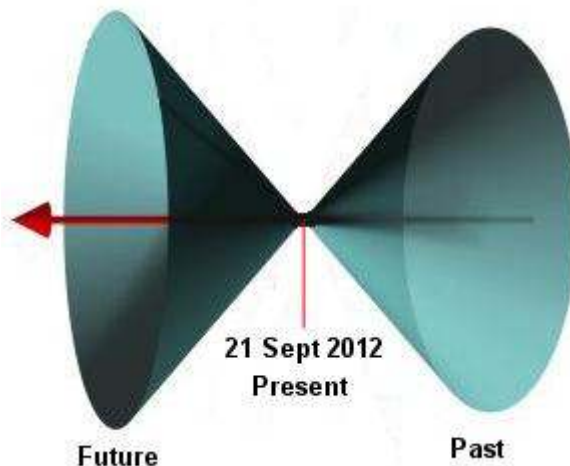

01A 00ARI00
 02S 00TAU00
 03C 00GEM00
 04A 00CAN00
 05S 00LEO00
 06C 00VIR00

C - 6
 F - 2
 M - 4

 A - 6
 S - 2
 C - 4

07A 00LIB00
 08S 00SC000
 09C 00SAG00
 10A 00CAP00
 11S 00AQU00
 12C 00PIS00

Cjn ———
 Sxt ———
 Tri ······

Sqr — —
 Opp — —
 Sxt=60
 Tri=120

(mm.dd.yyyy)

--()--

A new cycle begins c. 21 Sep 2012 wherein the past compresses through a reflective birthing cycle into an initial future of reflexed manifestation.

--()--