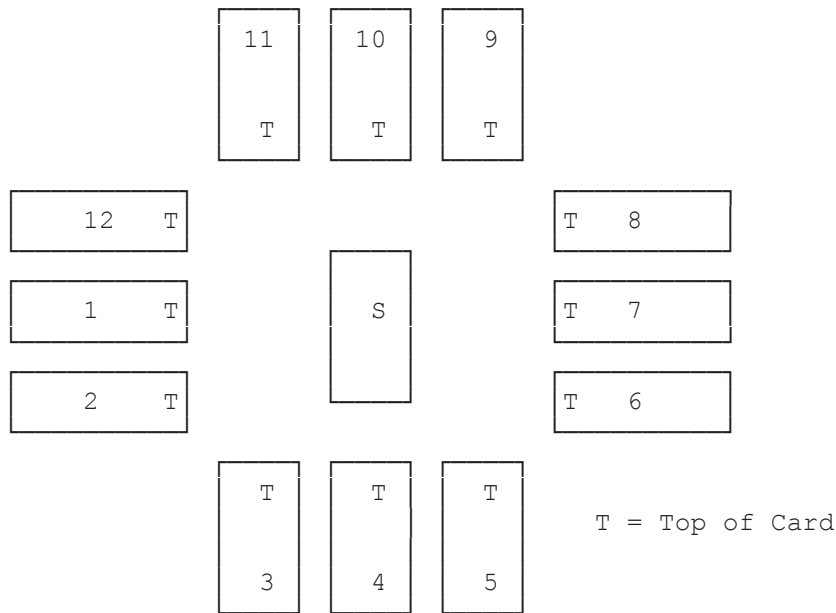

The Horoscope Spread

This spread is used to give a reading based on the the twelve spheres of life associated with the twelve houses of the astrological horoscope.

Hidden Significant - A significant card may be chosen, representing the client, and added to the cards prior to shuffling. Following shuffling, the cards are laid out in the relevant positions. Note if the chosen significant card appears within the visualisation. If it does, the surrounding cards will focus on the specific elements that are relevant to the client's enquiry, situation, possibilities, and influences.

S - Significant

1 - 1st House

2 - 2nd House

3 - 3rd House

4 - 4th House

5 - 5th House

6 - 6th House

7 - 7th House

8 - 8th House

9 - 9th House

10 - 10th House

11 - 11th House

12 - 12th House

House Details

1 - 1st House (Aries - Personality House) Self-Centred Interests. Personality, Individuality, Body Appearance, and General Outlook on Life. PEOPLE - Everybody in General.

2 - 2nd House (Taurus - Money House) Possessions, and Personal Security. Money, Finance, Self-Worth, and Business. PEOPLE - Financial People.

3 - 3rd House (Gemini - Relatives House) Relationship of Self to Environment. Relatives, The Mind, School, Education, Communication, Short Journeys, and Correspondence. PEOPLE - Brothers and Sisters.

4 - 4th House (Cancer - Home House) Self, Possessions, and Intimate Relatives as a Basis for New Growth. Home and Roots. PEOPLE - Family, Father, Ancestors, and Neighbours.