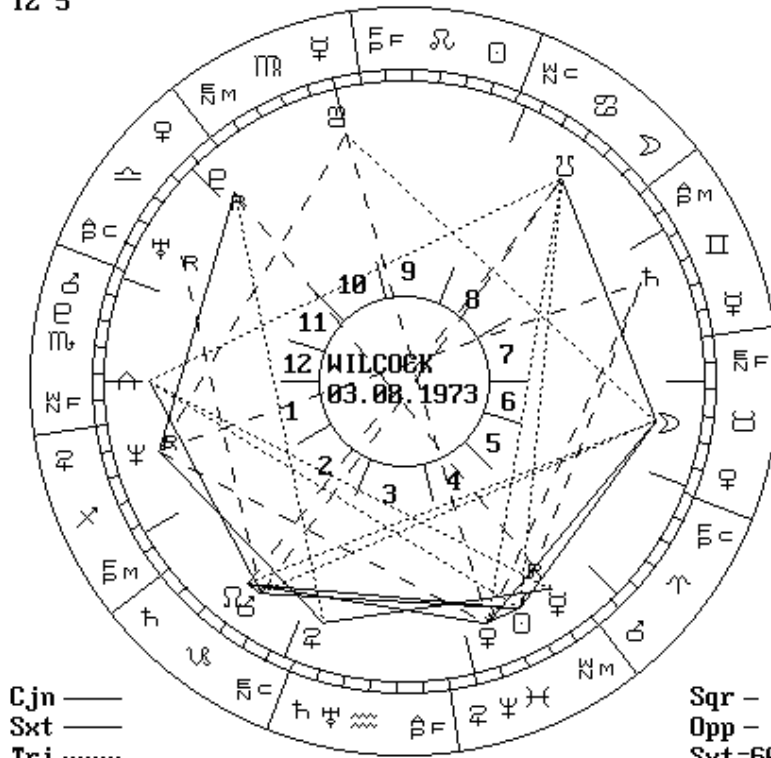

David Wilcock - Natal Chart and Aspects

Birthplace noted as Schenectady NY

DATE: 03.08.1973 TIME: 11.16 PM TIME ZONE: 5 LONG: 73.54 LAT: 42.48

POSITIONS OF SUN, MOON, AND PLANETS TROPICAL ZODIAC

SUN 18Pis28 MAR 17Cap28 URA 22Lib20 R MNN 13Cap41
MOO 12Tau40 JUP 02Aqu50 NEP 07Sag26 R MSN 13Can41
MER 27Pis01 R SAT 14Gem09 PLU 03Lib28 R
VEN 10Pis29

PLACIDUS HOUSE CUSPS

1 21Sco33 4 04Pis58 7 21Tau33 10 04Vir58
2 21Sag56 5 06Ari32 8 21Gem56 11 06Lib32
3 27Cap56 6 01Tau24 9 27Can56 12 01Sco24

--()--

David Wilcock - Natal Chart

SUN 18PIS28 LA 42.48
MOO 12TAU40 LO 73.54
MER 27PIS01 TZ 5
VEN 10PIS29
MAR 17CAP28
JUP 02AQU50
SAT 14GEM09
03.08.1973

F - 1
E - 3
A - 4
W - 4

P - 5
N - 7

BT 11.16 PM
URA 22LIB20
NEP 07SAG26
PLU 03LIB28
ASC 21SCO33
MID 04VIR58
MNN 13CAP41
MSN 13CAN41

01A 21SCO33
02S 21SAG56
03C 27CAP56
04A 04PIS58
05S 06ARI32
06C 01TAU24

C - 3
F - 3
M - 6

A - 8
S - 2
C - 2

07A 21TAU33
08S 21GEM56
09C 27CAN56
10A 04VIR58
11S 06LIB32
12C 01SCO24

Cjn ———
Sxt ———
Tri ·····

Sqr — —
Opp — —
Sxt=60
Tri=120

(mm. dd. yyyy)

--()--