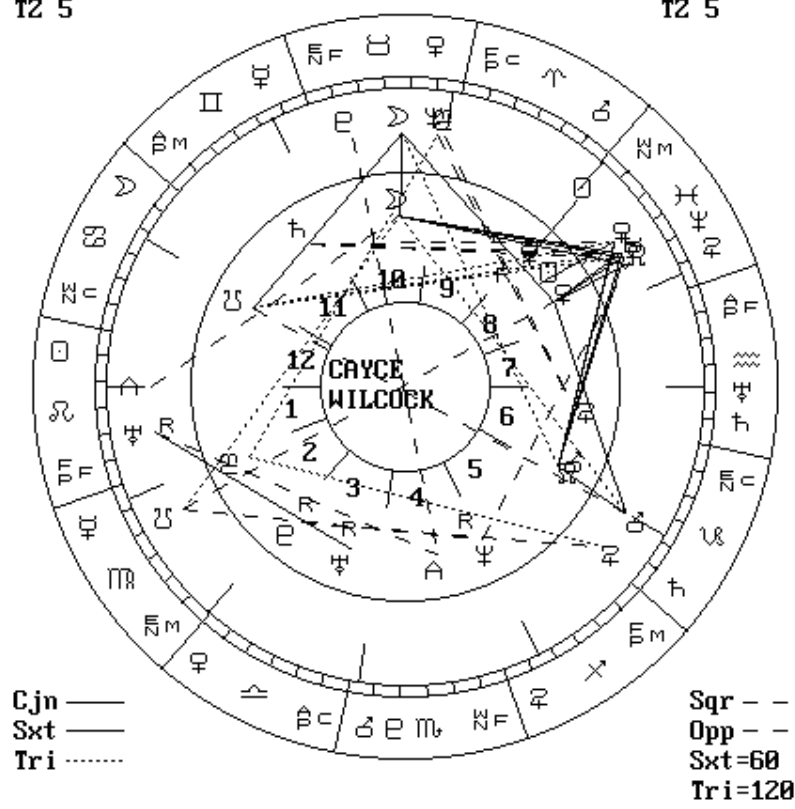

Combined Chart and Aspects

Edgar Cayce's Chart and David Wilcock's Chart Overlaid/Compared

Edgar Cayce is the outer chart and David Wilcock is the inner chart:

SUN 28PIS22 LA 36.52
MOO 11TAU46 LO 87.29
MER 11PIS40 TZ 5
VEN 15PIS41
MAR 11CAP11
JUP 02CAP03
SAT 12PIS49
03.18.1877
F - 2
E - 6
A - 0
W - 4
P - 2
N - 10
C - 2
F - 6
M - 4
BT 3.03 PM
URA 21LEO15
NEP 03TAU40
PLU 22TAU56
ASC 10LEO58
MID 01TAU55
MNN 09PIS54
MSN 09VIR54

LA 42.48 SUN 18PIS28
LO 73.54 MOO 12TAU40
TZ 5 MER 27PIS01
VEN 10PIS29
MAR 17CAP28
JUP 02AQU50
SAT 14GEM09
03.08.1973
F - 1
E - 3
A - 4
W - 4
P - 5
N - 7
C - 3
F - 3
M - 6
BT 11.16 PM
URA 22LIB20
NEP 07SAG26
PLU 03LIB28
ASC 21SCO33
MID 04VIR58
MNN 13CAP41
MSN 13CAN41

(mm.dd.yyyy)

--()--