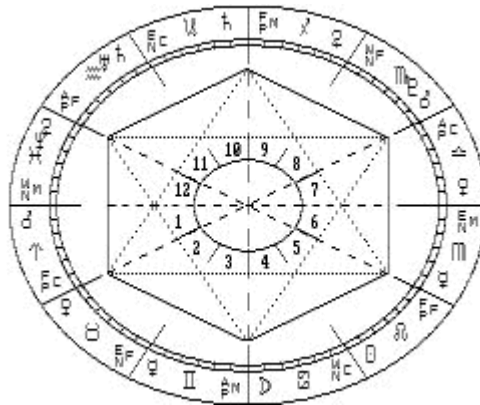

Heavenly Confirmation

It is in the heavens where the key of Atlantis was first immutably cast, and it is there that the individual must seek the answers of his existence.

The erected key opens the "portal", and through the projection of consciousness, the individual has unlimited access to all things.

--()--

For more information on this topic,
and to review the "The Fragments and The Shards",
please visit the CMG Archives on our website:

<http://campbellmqold.com>

Something to Ponder

The Twenty-Two Paths

Within the Key of Atlantis are noted twenty-two paths. These represent the twenty-two symbols (the major arcana of the white tarot) or paths, which reveal, to the seeker of esoteric understanding, the principles and discipline that leads to self-actualisation.

The unlearned man embarks upon the journey of sensation.
This is education.
(The Neophyte)

The competent man uses the four dominions, chance, and dreams.
This is application.
(The Jongleur)

The spiritual woman sees through the veil.
This is intuition.