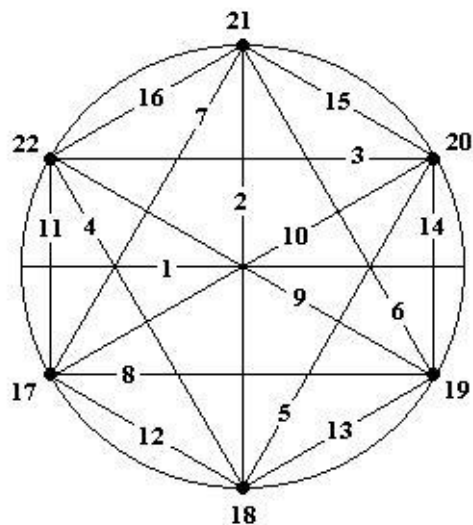

The queenly woman rules with compassion and fruitfulness.
This is fertility.

The kingly man rules with power and dominion.
This is authority.

The spiritual man bestows secret and purpose.
This is knowledge.
(The Spiritus)

Choice, expression, and creativity are the great experiences.
This is love and joining.

The princely man triumphs over all that lies before him.
This is conquest.

The woman of legality sits in judgement.
This is law.

The wise man illuminates, teaches, and heals.
This is illumination.
(The Hermit)

The sphinx watches over the evolution of man.
These are the cycles of expansion.

The forceful woman overcomes all things.
This is self-determined strength.

The thinking man, brings forth fruit.
This is mentality.

Birth, life, and death are the natural cycles of the universe.
This is transformation.

The compassionate woman sees, balances, and restores.
This is healing.

The power of restraint binds freedom.
This is restriction.

Forces in opposition create chaos.
This is conflict.

The star child is one with the universe.
This is Universal Life Force Energy and the hope of life.

That which is perceived, is not that which is there.
This is illusion.

The 22 Paths

Path Symbol Number = Path Number minus 1
(e.g. Path Symbol Number for Path 22 = 21)